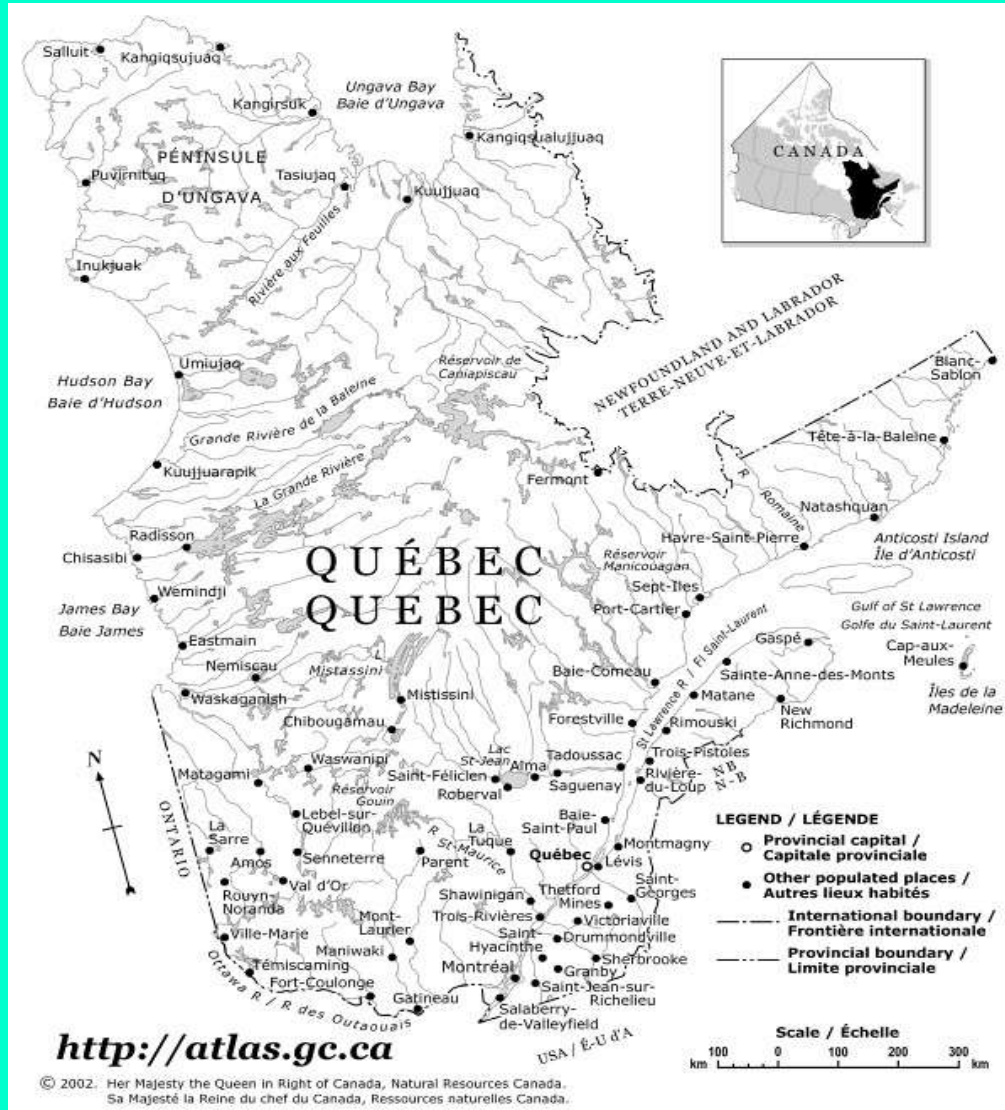

QUEBEC TV Reception By Location Full & Low Power Stations and Translators

- 1- ALMA
- 2- AMQUI
- 3- CHICOUTIMI
- 4- DRUMMONDVILLE
- 5- GASPE
- 6- GATINEAU-HULL

- 14- QUEBEC CITY
- 15- RIMOUSKI
- 16- RIVIERE DU LOUP
- 17- ROUYN-NORANDA
- 18- SAGUENAY
- 19- SAINTE ANNE DES MONTS

- 7- GRANBY
- 8- MANIWAKI
- 9- MATANE
- 10- MONTMAGNY
- 11- MONTREAL
- 12- MURDOCHVILLE
- 13- PERCE

- 20- SAINTE HYACINTHE
- 21- SEPT ILES
- 22- SHAWINIGAN
- 23- SHERBROOKE
- 24- TEMISCAMING
- 25- THETFORD MINES
- 26- TROIS RIVIERES