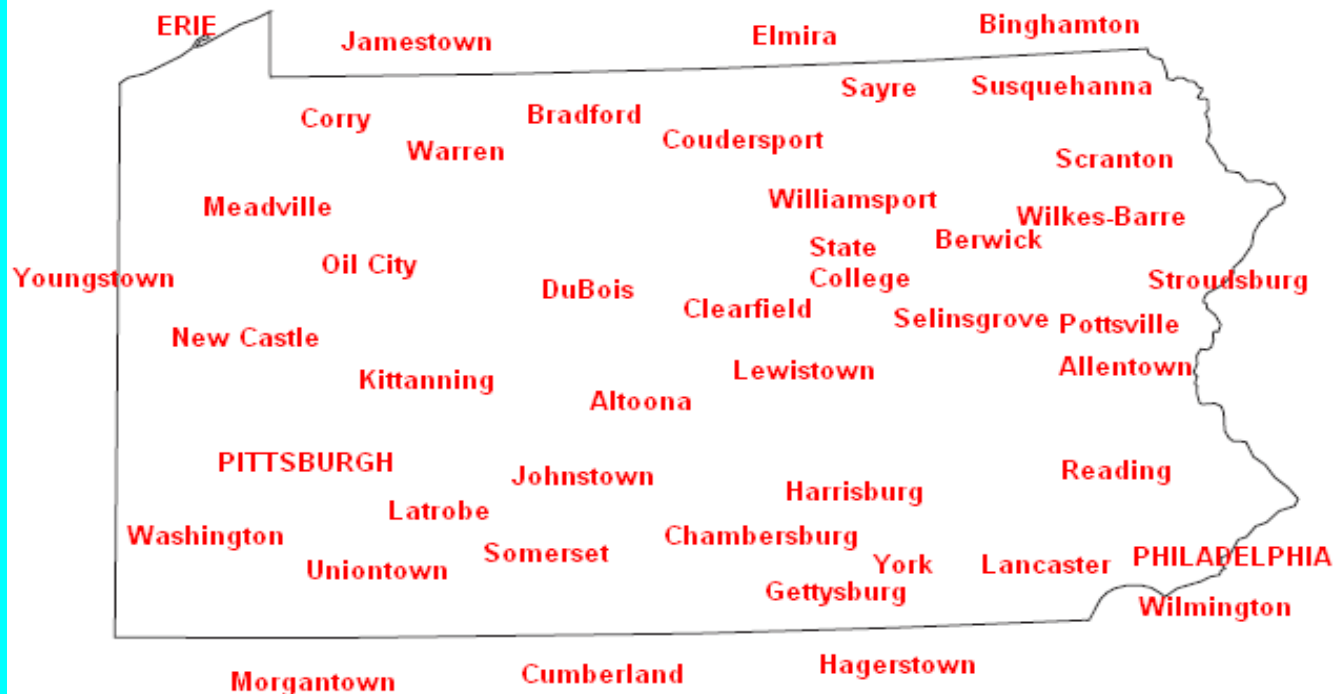

TV Reception By Channel Low Power TV Stations and Translators

Pennsylvania - Rhode Island - South Carolina - South Dakota - Tennessee - Texas

HD Channels underlined, with bold faced italic print

Highlighted with LIGHT BLUE background.

SD 16:9 Widescreen Channels with Regular print

LT GRAY

Updated January 2015

SPANISH Language channels in RED

NOTES: CP = Construction Permit App = Application + = proposed new facility

Mileage given from TV transmitter for protected coverage service under average conditions at least 50% of the time.

d Notation after "Miles" indicates that the coverage pattern is directional, and overall numbers are approximate.

Actual coverage will depend upon terrain between the transmitter and receive location, as well as any local obstructions.

Distant reception can be enhanced with elevated antenna locations, as well as specialized antennas and preamplifiers.

Compiled by MIKE KOHL at GLOBAL COMMUNICATIONS in Plain, Wisconsin

Please E-Mail any corrections to: globalcm@mhtc.net

We appreciate any information found by local observation of live signals.

Pennsylvania