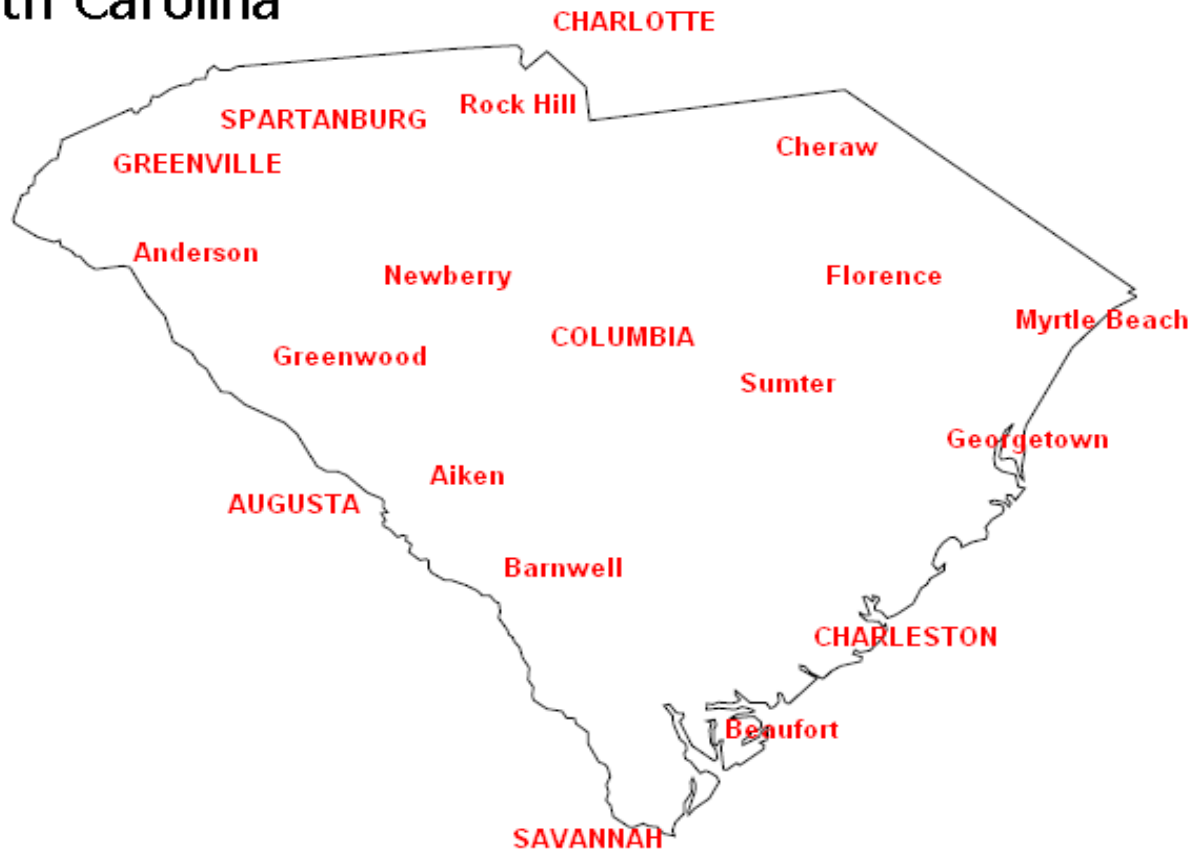

DIG	CH	Call	Network	Community (Transmitter)	Lat-N	Long-W	Range Miles	Digital Subchannels
	24	WFXZ-CD	MFox, AzAm	Boston (FM128 Tower-S of Newton)	42 18 27	71 13 27	29-d	24.1 WFXZ-MundoFox 24.2 Azteca Am 24.3 Infomercials 24.4 Infomercials
	50	WRIW-CD	Telemundo	Providence-RI (NE) (Rehoboth-MA)	41 51 54	71 17 15	27-d	50.1 WRIW-Telemundo

South Carolina

DIG	CH	Call	Network	Community (Transmitter)	Lat-N	Long-W	Range Miles	Digital Subchannels
	19 +	WLOW-LP		Beaufort	32 24 05	80 44 21	CP-Dig