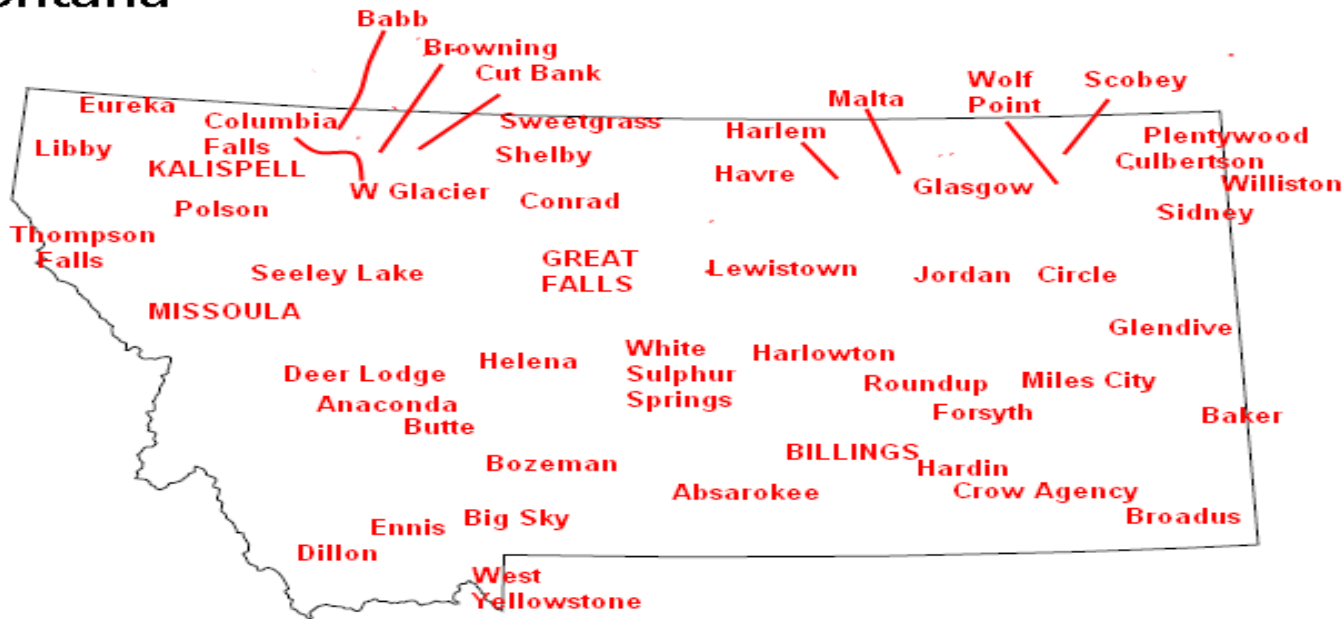

Montana

DIG	CH	Call	Network	Community (Transmitter)	Lat-N	Long-W	Range Miles	Digital Subchannels
	48	K48EG-D	PBS	Arlee	47 15 48	114 08 55	23	<u>27.1 KSKC-PBS East</u> 27.2 KSKC-PBS 27.3 Local
	10	K10AC-D	NBC	Ashland	45 36 02	105 56 15	27	<u>8.1 KULR-NBC</u> 8.2 Weather
	48	K48MC-D	FOX	Ashland	45 36 02	105 56 15	28	<u>5.1 KIVV-FOX</u>
	4	K04IH-D	PBS	Baker	46 18 45	104 12 25	8	<u>9.1 KDSE-PBS</u> 9.2 World 9.3 Minnesota Channel 9.4 PBS Encore
	8	K08IP-D	ABC	Baker	46 16 30	104 13 30	9	<u>11.1 KHSD-ABC</u> 11.2 Me TV 11.3 This TV
	13	K13OW-D	NBC, FOX	Baker	46 16 30	104 13 30	9	<u>7.1 KQCD-NBC</u> 7.2 KNDX-FOX 7.3 Me TV
	27	K27LT-D	CBS, NBC	Baker	46 18 45	104 12 25	7	<u>5.1 KXGN-CBS</u> 5.2 NBC
	9	K09BG-D	CBS, CW	Basin	46 16 31	112 16 05	4	<u>4.1 KXLF-CBS</u> <u>4.2 CW +</u>
	11	K11LA-D	NBC	Basin	46 16 31	112 16 05	3	<u>6.1 KTVM-NBC</u> 6.2 Me TV 6.3 Movies!
	17	K17KB-D	PBS	Belgrade-Bozeman	45 38 15	111 16 01	25-d	<u>9.1 KUSM-PBS</u> 9.2 PBS Kids 9.3 Create