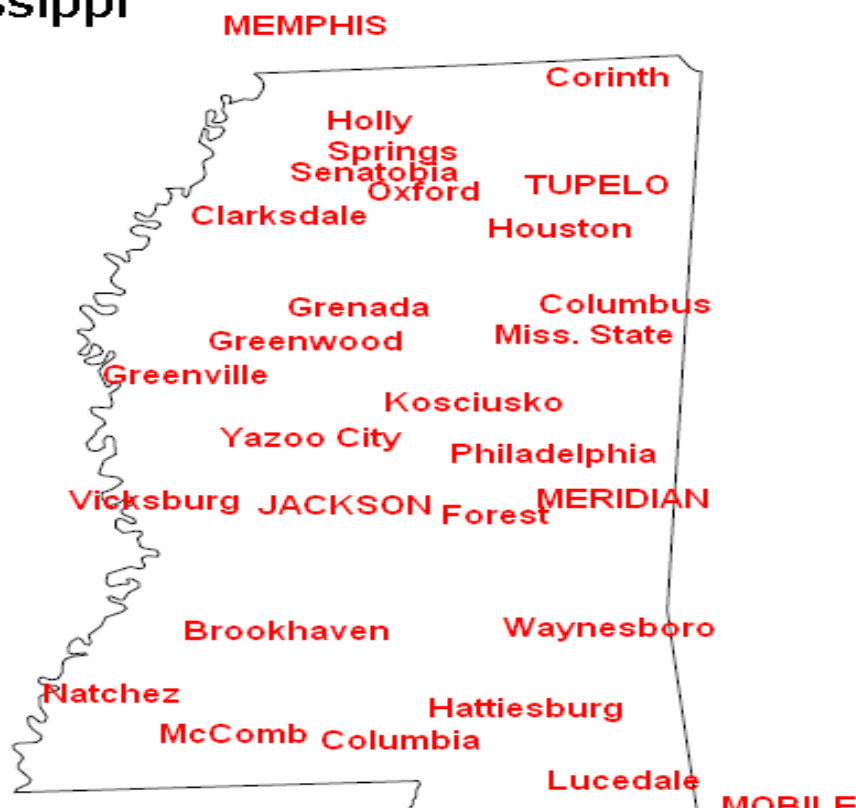

TV Reception By Channel Low Power TV Stations and Translators

Mississippi - Missouri - Montana - Nebraska - Nevada - New Hampshire - New Jersey

HD Channels underlined, with bold faced italic print

Highlighted with LIGHT BLUE background.

SD 16:9 Widescreen Channels with Regular print

LT GRAY

Updated January 2015

SPANISH Language channels in RED

NOTES: CP = Construction Permit App = Application + = proposed new facility

Mileage given from TV transmitter for protected coverage service under average conditions at least 50% of the time.

d Notation after "Miles" indicates that the coverage pattern is directional, and overall numbers are approximate.

Actual coverage will depend upon terrain between the transmitter and receive location, as well as any local obstructions.

Distant reception can be enhanced with elevated antenna locations, as well as specialized antennas and preamplifiers.

Compiled by MIKE KOHL at GLOBAL COMMUNICATIONS in Plain, Wisconsin

Please E-Mail any corrections to: globalcm@mhtc.net

We appreciate any information found by local observation of live signals.

Mississippi