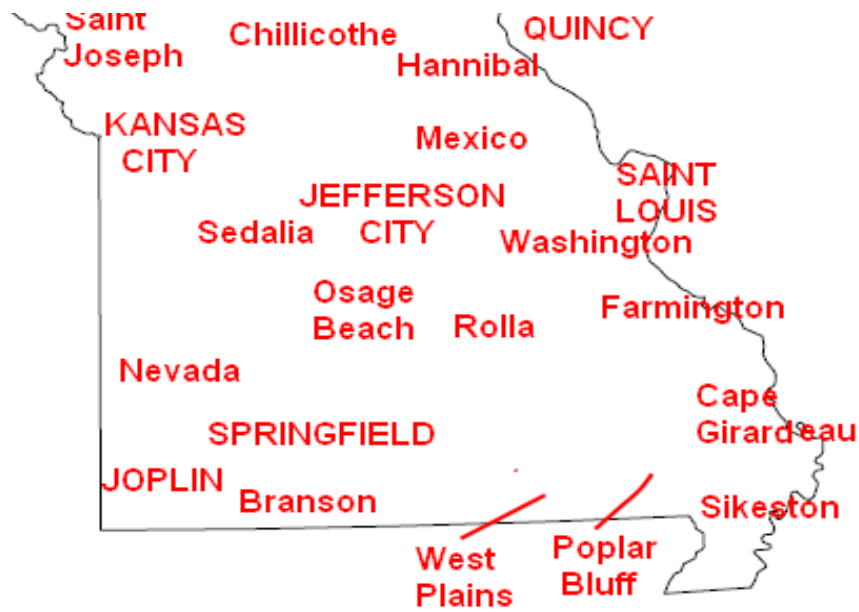

DIG	CH	Call	Network	Community (Transmitter)	Lat-N	Long-W	Range Miles	Digital Subchannels
	44	K44LG-D	TBN/Retro	Anderson - Pineville	36 36 39	94 24 28	20-d	30.1 KCLJ-TBN 30.2 KJPX-Retro TV
	24	KJOM-LP	PBS	Asbury	37 26 55	94 38 11	analog	24 KMOS-PBS
	17	K17DL-D	Visitor TV	Branson	36 44 52	93 16 37	30	<u>17.1 Branson VTV</u>
	25 +	K25BD-D	Religious	Branson	36 38 24	93 14 31		
	36	KBNS-CD	Tourist Info	Branson	36 43 53	93 10 02	35	<u>36.1 Vacation Ch</u> 36.2 Weather
	10	K10KM-D	ABC	Cape Girardeau (N)	37 22 16	89 31 52	33	<u>3.1 WSIL-ABC</u> 3.2 WSIL-ABC
	28	WSIU-LD	PBS	Cape Girardeau (N)	37 24 17	89 34 06	31-d	<u>8.1 WSIU-PBS</u> 8.2 World 8.3 Create 8.4 WSIU-FM Radio
	18 +	K18KK-D		Columbia (S)	38 47 28	92 17 43	38