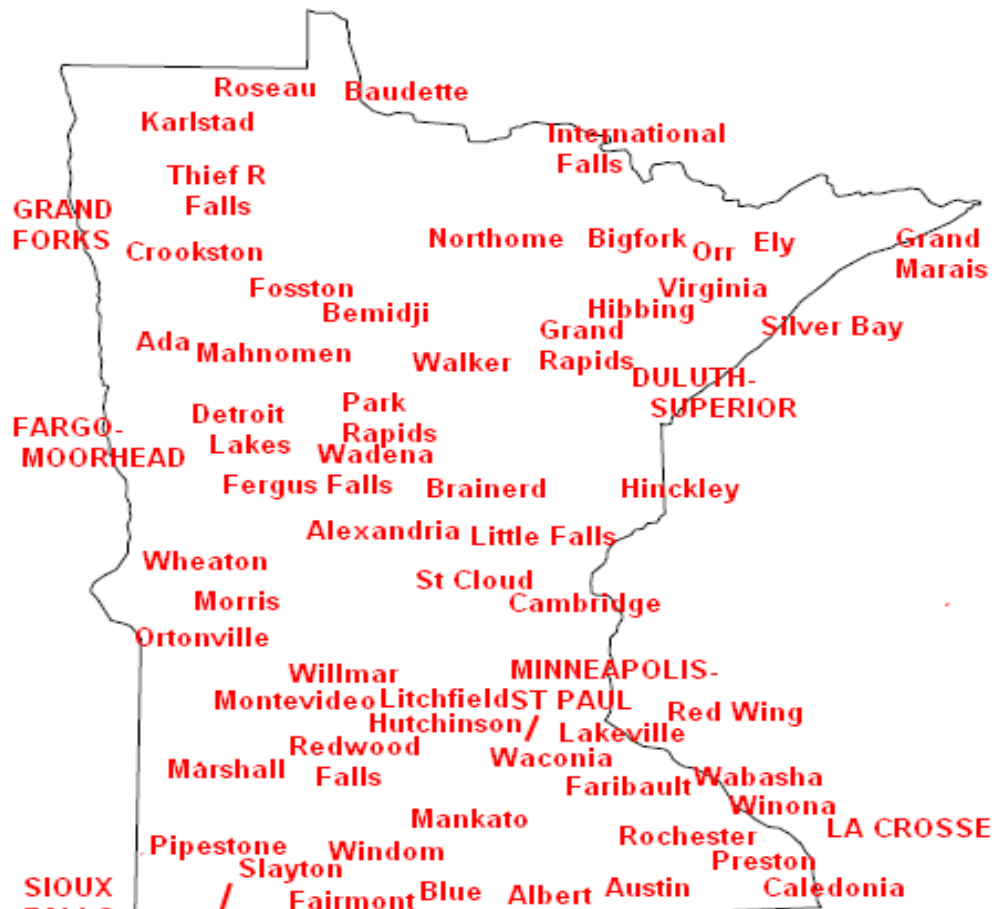

18	WDTJ-LD	Daystar	Toledo-OH (W)	41 39 49	83 32 53	30	68.1	WDTJ-Daystar	
23	W38DH	HSN	Toledo-OH (W)	41 39 49	83 36 18	34	23.1	HSN	
48	WMNT-CA	MyN, MFox	Toledo-OH (W)	41 39 13	83 31 49	34	48.1	WMNT-MyN	48.2 MundoFox 48.3 This TV 48.4 Weather
45	W45CD-D	PBS	Fence-WI	45 44 08	88 25 40	29	38.1	WPNE-PBS	38.2 Wisconsin Channel 38.3 Create
15	W15DJ-D	PBS	Sister Bay-WI (Ellison Bay-WI)	45 14 19	87 05 27	29	38.1	WPNE-PBS	38.2 Wisconsin Channel 38.3 Create
38 +	CHCH-5	IND	Sault Ste Marie-ON	46 35 50	84 16 53	12	38.1	CHCH-IND	

Minnesota