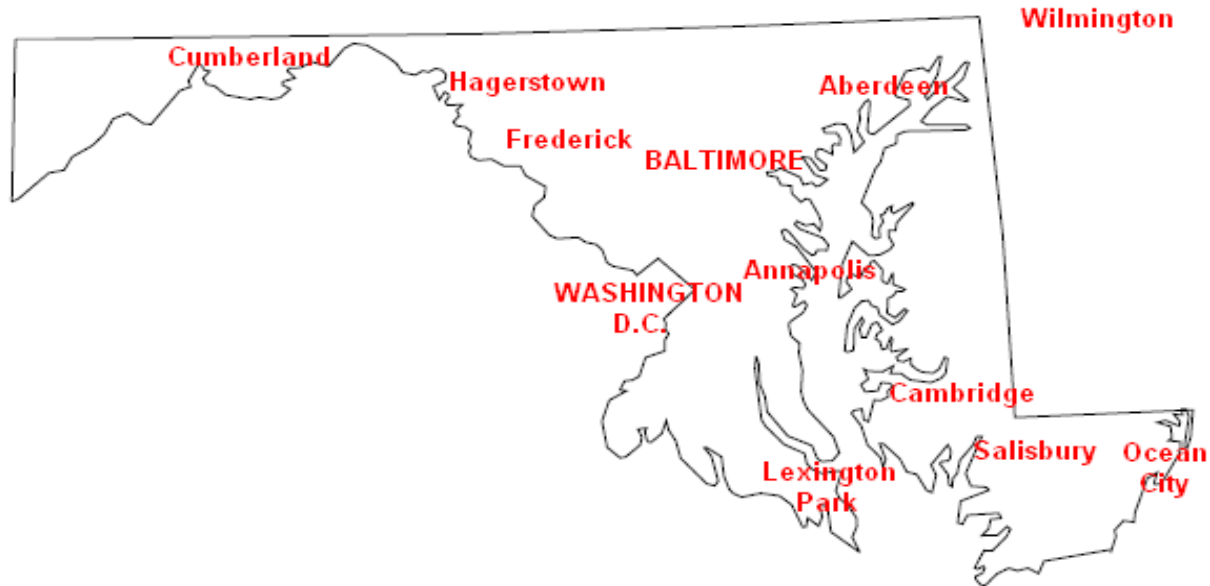

11	W11AY-D	FOX, CBS	St. John Plantation (Bossy Mtn)	47 13 30	68 42 16	11	8.1 FOX	8.2 WAGM-CBS
4	WGCI-LD	NBC	Skowhegan (S) (Bigelow Hill)	44 42 46	69 43 38	42	2.1 WLBZ-NBC	2.2 Weather

New Hampshire LPTV and Translators

3 +	WORK-LD		Nashua-NH (Fort Mountain-NH)	42 53 44	71 20 11	48	33.1 WYCN
4 +	W04DP-D		Concord-NH (Fort Mountain-NH)	42 53 44	71 20 11	48	33.1 WYCN
7 +	W07DR-D		Manchester-NH (Fort Mountain-NH)	42 53 44	71 20 11	48	33.1 WYCN

Maryland

DIG	CH	Call	Network	Community (Transmitter)	Lat-N	Long-W	Range Miles	Digital Subchannels
	6	WDCO-LP	Sp Radio	Salisbury-MD	38 23 11	75 17 26	analog	6 WDCO-Spanish