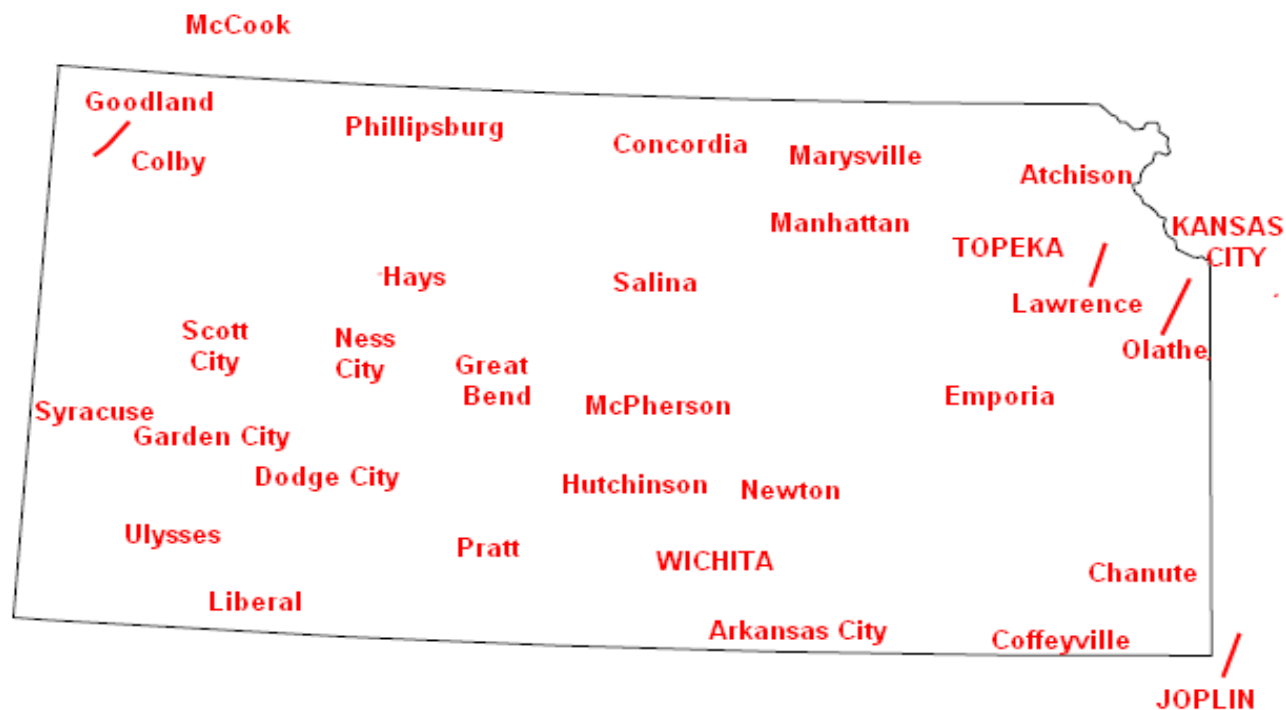

# TV Reception By Channel      Low Power TV Stations and Translators

Kansas - Kentucky - Louisiana - Maine - Maryland - Massachusetts - Michigan - Minnesota

HD Channels underlined, with bold faced italic print

Actual coverage will depend upon terrain between the transmitter and receive location, as well as any local obstructions.

Distant reception can be enhanced with elevated antenna locations, as well as specialized antennas and preamplifiers.

## Kansas