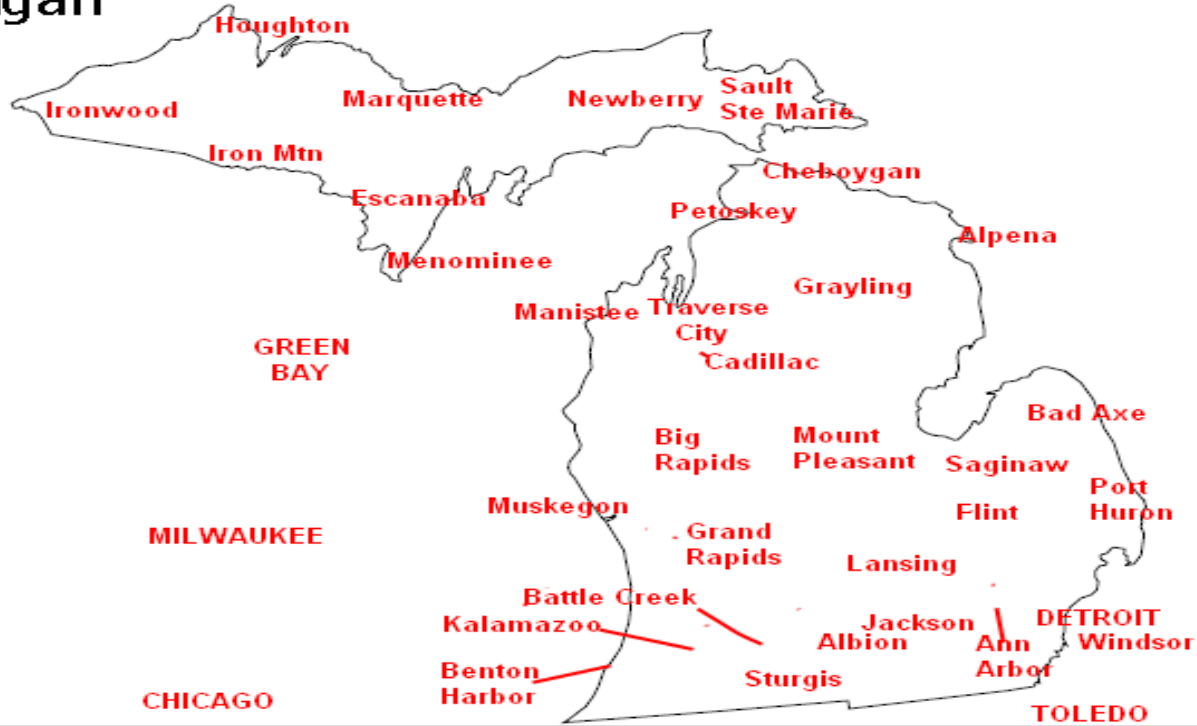

36	WYCN-LP	IND	Nashua-NH (E) (Merrill Hill)	42 44 07	71 23 37	37	13.1 WYCN-TouchVision	13.2 The Cool TV	
38	W38DL-D	NBC	Adams (W) (Mt Greylock)	42 38 14	73 10 08	39-d	13.1 WNYT-NBC	13.2 Me TV	13.3 Weather
38	WHDT-LD	DW-TV	Boston (One Beacon Street)	42 21 31	71 03 33	35	6.1 Deutsche Welle TV		
40	W40BO	ION	Boston (Needham)	42 18 27	71 13 25	24-d	40.1 WBPX-ION	40.2 Qubo	40.3 Ion Life
							40.4 Shop TV	40.5 QVC	40.6 HSN
45	WCEA-LD	Spanish IND	Boston (John Hancock Tower)	42 20 57	71 04 31	25	58.1 Mas TV	58.2 Tele Sur	58.3 .
							58.4 PR Net	58.5 CDM	58.6 Dom Rep
46	WTMU-LP	Telemundo	Boston (Goffstown-NH)	42 25 51	71 05 18	analog	46 WTMU-Telemundo		
47	WUTH-CA	UniMas	Hartford-CT (ESE) (Mannantuck-CT)	41 42 32	72 28 30	29-d	47.1 WUTH-UniMas		
48	WRNT-LP	Retro TV	Hartford-CT (W) (Avon Mtn)	41 47 48	72 47 52	25	48.1 WRNT-Retro TV		
51	WDMR-LD	Telemundo	Springfield (W) (Provin Mountain)	42 05 07	72 42 12	32-d	50.1 WDMR-Telemundo		

Michigan

DIG	CH	Call	Network	Community (Transmitter)	Lat-N	Long-W	Range Miles	Digital Subchannels
	14	WOBC-CD	MyN	Battle Creek	42 17 17	85 09 54	18-d	14.1 WXSP-MyN 14.2 Radar
	17	WXMI-LD	FOX	Battle Creek (SW)	42 07 44	85 20 22	32-d	17.1 WXMI-FOX 17.2 Antenna TV 17.3 This TV
	26	W26BX-D	TCT	Battle Creek (SW)	42 07 44	85 20 22	35	54.1 WTLJ-TCT 54.2 WTLJ-TCT 54.3 TCT Family