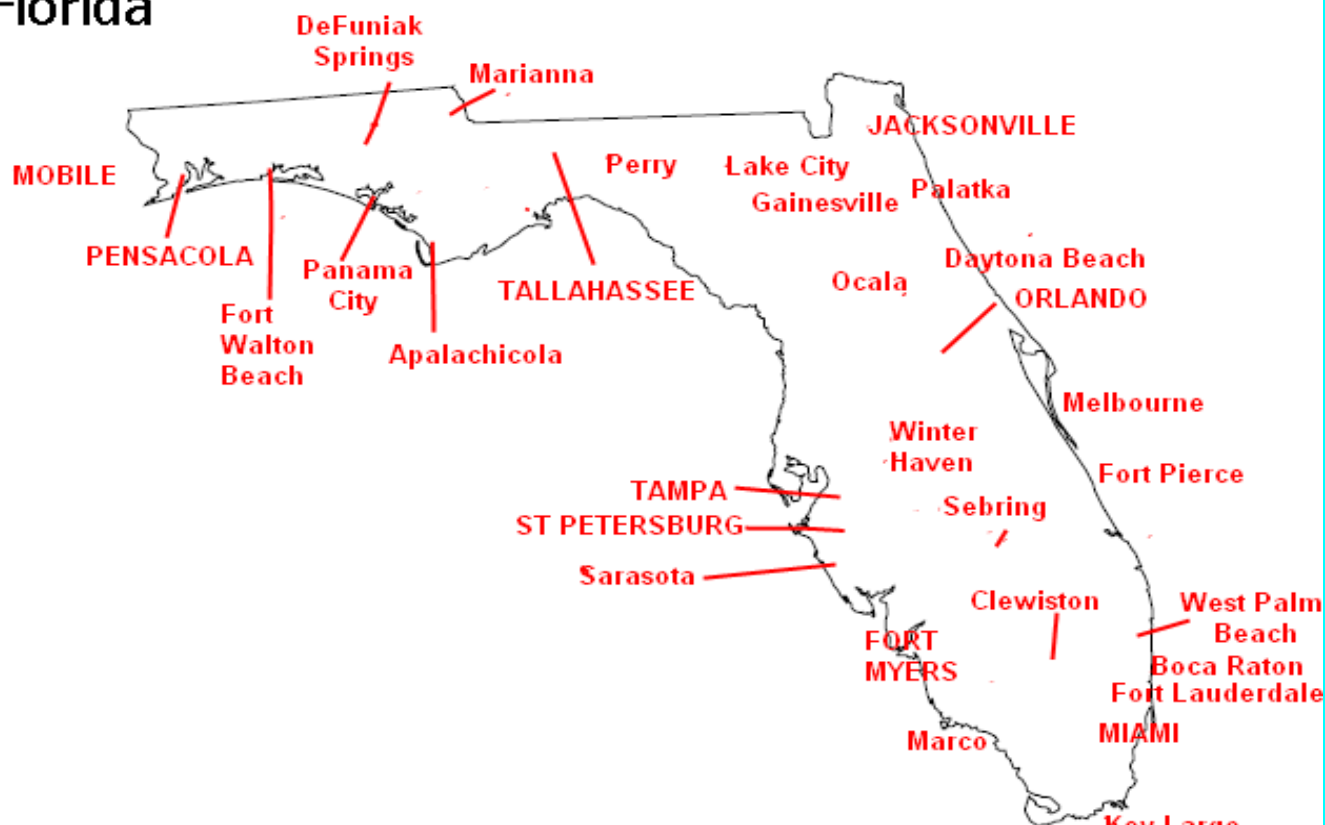

TV Reception By Channel   Low Power TV Stations and Translators

Florida - Georgia - Hawaii - Idaho - Illinois - Indiana - Iowa

HD Channels underlined, with bold faced italic print

Highlighted with LIGHT BLUE background.

SD 16:9 Widescreen Channels with Regular print

LT GRAY

Updated January 2015

SPANISH Language channels in RED

NOTES: CP = Construction Permit   App = Application   + = proposed new facility

Mileage given from TV transmitter for protected coverage service under average conditions at least 50% of the time.

d Notation after "Miles" indicates that the coverage pattern is directional, and overall numbers are approximate.

Actual coverage will depend upon terrain between the transmitter and receive location, as well as any local obstructions.

Distant reception can be enhanced with elevated antenna locations, as well as specialized antennas and preamplifiers.

Compiled by MIKE KOHL at GLOBAL COMMUNICATIONS in Plain, Wisconsin

Please E-Mail any corrections to: globalcm@mhtc.net

We appreciate any information found by local observation of live signals.

Florida