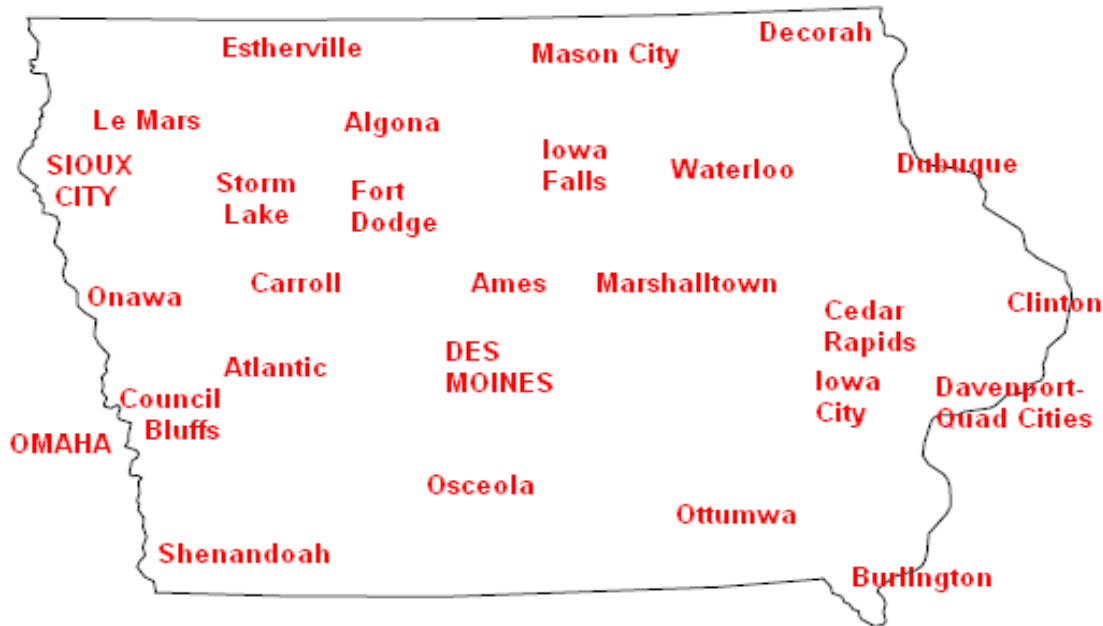

49	WOCH-CA	IND	Chicago (John Hancock Tower)	41 53 56	87 37 23	33	41.1 WOCH-The Works		
4	WOCK-CD	Multiple	Chicago-IL (John Hancock Tower)	41 53 56	87 37 23	50	13.1 WOCK MundoFox	13.2 Arirang TV-Korea	13.3 Z Living
							13.4 WeatherNation	13.5 Soul of the South	
31	W31BX-D	NBC	Danville-IL	40 07 30	87 37 49	23	17.1 WAND-NBC	17.2 Weather	
24	WKYI-CD	IND	Louisville-KY (NW) (Floyds Knobs-IN)	38 21 55	85 50 24	33-d	9.1 WNDA-IND	24.1 WKYI-IND	24.2 News/Talk 1570
28	WDYL-LD	Daystar	Louisville-KY (NW) (Floyds Knobs-IN)	38 21 55	85 50 24	37	28.1 WDYL-Daystar		
50	W50CI-D	ION	Louisville-KY (NW) (Floyds Knobs-IN)	38 21 55	85 50 24	36-d	50.1 WBNA-ION	50.2 HSN	50.3 SonLife
10	WYGN-LD	3ABN	Berrien Springs-MI	41 57 42	86 21 02	29	10.1 WYGN-3ABN	10.2 3ABN LATINO	10.3 3ABN Proclaim
							10.4 Hope Channel	10.7 3ABN Radio	10.8 Radio 74
36	WDYC-LD	Daystar	Cincinnati-OH (NE)	39 06 59	84 30 07	35	36.1 WDYC-Daystar		
47	WBQC-LD	Multiple	Cincinnati-OH	39 07 30	84 29 56	40	25.1 WKRP-Cozi TV	25.2 This TV	25.3 Retro TV
							25.4 Jewelry TV	25.5 America One	25.6 SonLife

Iowa