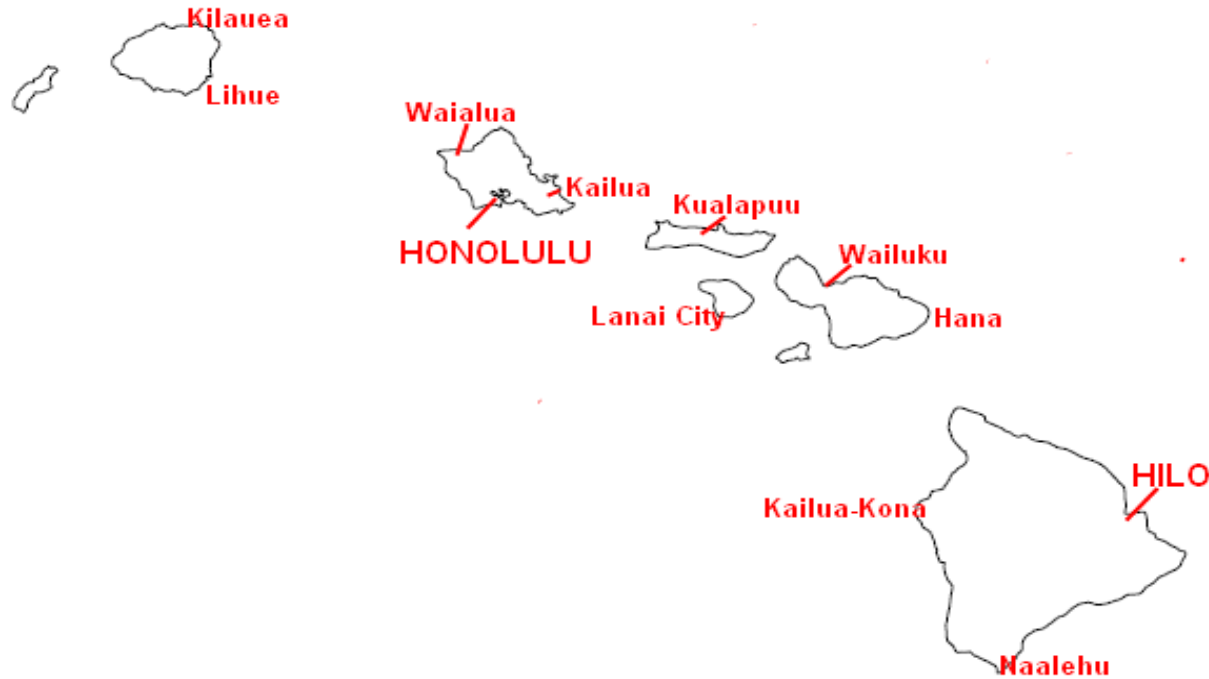

12	W12DK-D	PBS	Young Harris (Brasstown Bald)	34 52 27	83 48 38	31	18.1 WNGH-PBS	18.2 PBS Kids	18.3 World
18	WECP-LD	CBS	Panama City-FL (NE) (Youngstown)	30 25 59	85 24 51	38	18.1 WECP-CBS	18.2 MyN / Jewelry TV	18.3 Weather
29 +	WECP-LD	CBS, MyN	Panama City (NE) (Youngstown)	30 21 08	85 23 28	44	18.1 WECP-CBS	18.2 MyN	18.3 Weather
45	WVUP-CD	CTN	Tallahassee-FL (NNE) (Bradfordville)	30 34 27	84 12 09	40	45.1 WVUP-CTN		
16	WMKH-LD	Tourist Info	Hilton Head Island-SC	32 15 25	80 52 34	30	16.1 Tourist Info	16.2 Tourist Info	
18	W18DS-D	3ABN	Chattanooga-TN (NNE) (Montlake)	35 15 19	85 13 34	37	26.1 3ABN 26.4 3ABN Latino 26.7 Radio 74	26.2 3ABN Proclaim 26.5 3ABN Radio	26.3 Dare To Dream 26.6 3ABN R Latino
21	W21BZ-D	3ABN	Collegedale-TN	35 01 32	85 04 26	32-d	30.1 3ABN ENGLISH 30.4 3ABN LATINO 30.7 Radio 74	30.2 3ABN Proclaim 30.5 3ABN Radio	30.3 Dare To Dream 30.6 3ABN R Latino

Hawaii