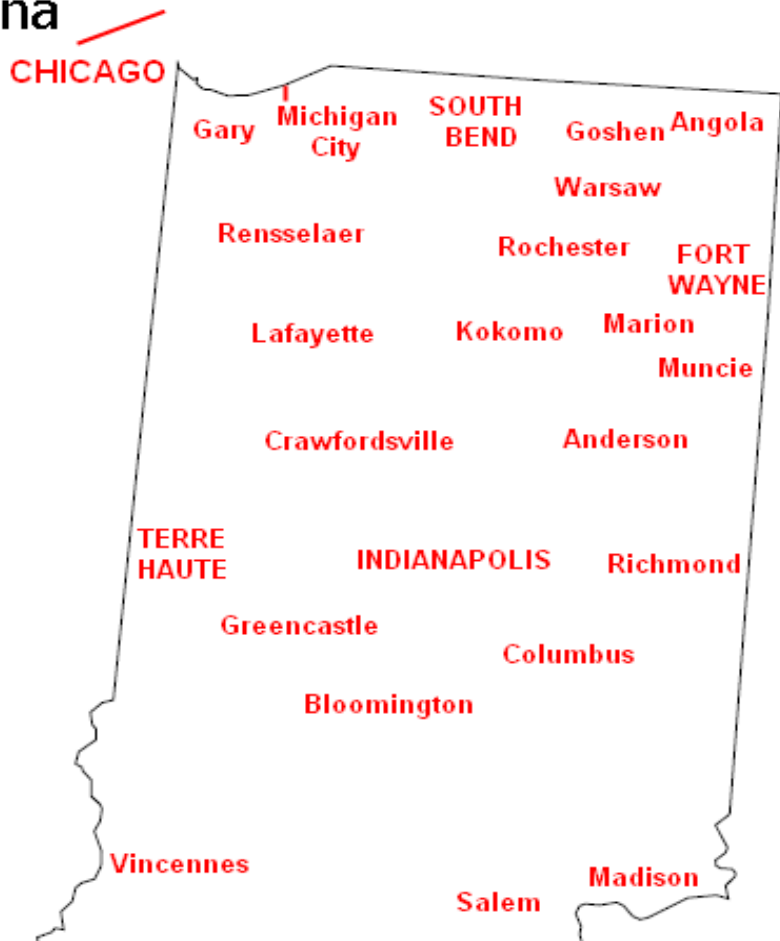

19 +	KPTN-LD	HSN	St Louis (SW) (Lemay), MO	38 34 24	90 19 30	32	7.1 HSN 7.4 .	7.2 Sonlife	7.3 QVC
25	K25NG-D	3ABN	St Louis (downtown), MO	38 37 54	90 13 58	35	49.1 3ABN ENGLISH 49.4 3ABN LATINO 49.7 Radio 74	49.2 3ABN PROCLAIM 49.5 3ABN Radio	49.3 DARE TO DRE 49.6 3ABN Radio L
36	KPTN-LD	HSN	St Louis (SW) (Lemay), MO (Moving to Ch 19)	38 34 24	90 19 30	30-d	7.1 HSN 7.4 .	7.2 Sonlife	7.3 Rev'n
38	K38HD-D	HSN	St Louis (downtown), MO	38 37 55	90 13 59	30-d	38.1 HSN		
41	WSIU-LD	PBS	Edwardsville (Centreville) , IL	38 33 46	90 05 14	22-d	8.1 WSIU-PBS 8.4 WSIU-FM Radio	8.2 World	8.3 Create
50	W50CH	GEN	Alton, IL	38 55 12	90 06 18	26	50.1 Golden Eagle		
45	WDMW-LD	Daystar	Janesville, WI	42 41 09	89 09 05	29-d	65.1 WDMW-Daystar		

Indiana