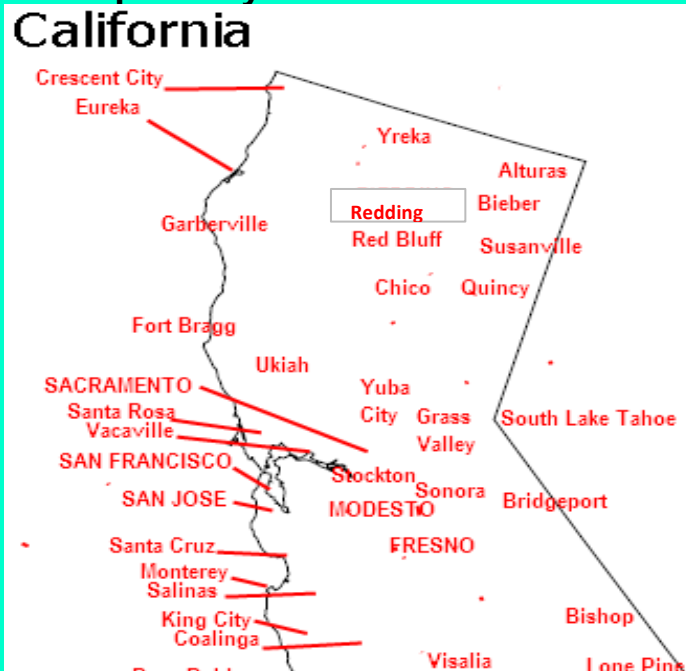

TV Reception By Channel Low Power TV Stations and Translators

California - Colorado - Connecticut - Delaware - District of Columbia

HD Channels underlined, with bold faced italic print

Highlighted with LIGHT BLUE background.

SD 16:9 Widescreen Channels with Regular print

LT GRAY

Updated February 2015

SPANISH Language channels in RED

NOTES: CP = Construction Permit App = Application + = proposed new facility

Mileage given from TV transmitter for protected coverage service under average conditions at least 50% of the time.

d Notation after "Miles" indicates that the coverage pattern is directional, and overall numbers are approximate.

Actual coverage will depend upon terrain between the transmitter and receive location, as well as any local obstructions.

Distant reception can be enhanced with elevated antenna locations, as well as specialized antennas and preamplifiers.

Compiled by MIKE KOHL at GLOBAL COMMUNICATIONS in Plain, Wisconsin

Please E-Mail any corrections to: globalcm@mhtc.net

We appreciate any information found by local observation of live signals.

CALIFORNIA TV Reception By Channel Full & Low Power Stations & Translators