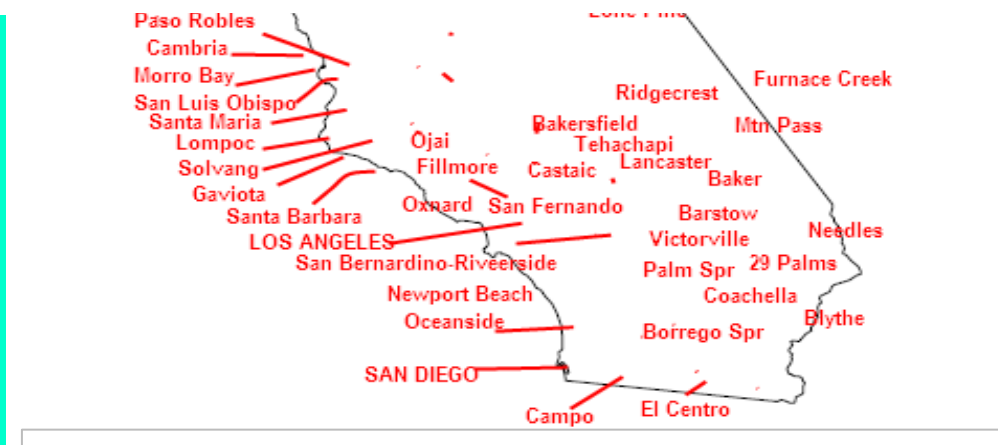

DIG

CH	Call	Network	Community (Transmitter)	Lat-N	Long-W	Range Miles	Digital Subchannels
5	K05ET-D	NBC	Alturas-Likely (Likely Mountain)	41 09 19	120 33 45	36	<u>2.1 KOTI-NBC</u> 2.2 This TV
20	K20DE-D	PBS	Alturas-Likely (Likely Mountain)	41 09 18	120 33 46	21-d	<u>9.1 KIXE-PBS</u> 9.2 Create 9.3 World
7	KASC-CA	Azteca Am	Atascadero (SW) (Tassajera Peak)	35 26 47	120 42 58	analog	7 KASC-Azteca Am
39 +	KASC-CD	Azteca Am	Atascadero (SW) (Tassajera Peak)	35 26 47	120 42 58		
46	KCCF-LD	IND	Atascadero (SW) (Tassajera Peak)	35 16 51	120 48 41	25	46.1 KCCF-IND
<u>Bakersfield area</u>							
8 +	K24GS	3ABN	Bakersfield (NE) (Breckenridge Mtn)	35 27 14	118 35 37	42	24.1 3ABN ENGLISH 24.2 3ABN Proclaim 24.3 Dare To Dream 24.4 3ABN LATINO 24.5 3ABN Radio 24.6 3ABN R Latino 24.7 Radio 74
12 +	KJOU-LP		Bakersfield (NE) (Mt Adelaide)	35 26 16	118 44 28	33	
13	KKEY-LP	Telemundo	Bakersfield (NE) (Mt Adelaide)	35 26 17	118 44 22	44	<u>13.1 KKEY-Tmdo</u>
14	KXBF-LD	Biz TV	Bakersfield (E)	35 21 03	118 53 42	11-d	14.1 Biz TV
15	K08MM	3ABN	Bakersfield (NE) (Breckenridge Mtn)	35 27 14	118 35 37	39-d	8.1 3ABN 8.2 3ABN Proclaim 8.3 Dare To Dream 8.4 3ABN Latino 8.5 3ABN Radio 8.6 3ABN R Latino 8.7 Radio 74
18	K18HD-D	PBS	Bakersfield (NE) (Mt Adelaide)	35 26 18	118 44 18	33-d	<u>18.1 KVPT-PBS</u> 18.2 Create 18.3 V-Me
19	KBBV-CA	Estrella TV	Bakersfield (NE) (Breckenridge Mtn)	35 27 11	118 35 25	45	<u>19.1 KBBV-Estrella</u>
23 +	KZKC-LP		Bakersfield (NE) (Breckenridge Mtn)	35 27 14	118 35 37	58	
27	KEBK-LP	Corner Store	Bakersfield (NE) (Breckenridge Mtn)	35 27 14	118 35 37	38-d	27.1 KEBK
29	KBFX-CD	FOX	Bakersfield (NE) (Breckenridge Mtn)	35 27 11	118 35 25	50	<u>58.1 KBFX-FOX</u> 29.2 This TV 58.3 Grit
31	KBTF-CD	UniMas	Bakersfield (NE) (Breckenridge Mtn)	35 27 15	118 35 38	52	<u>31.1 KBTF-UniMas</u> 31.2 Get TV 31.3 Escape
34 +	KCBT-LP	Multiple	Bakersfield (NE) (Mt Adelaide)	35 26 16	118 44 28	33	34.1 KCBT-MundoFox 34.2 Movies! 34.3 Daystar