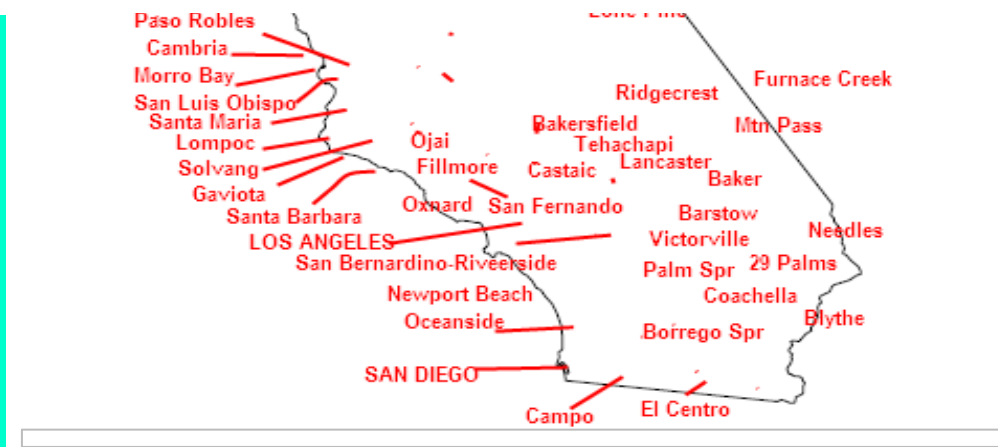

We appreciate any information found by local observation of live signals.

CALIFORNIA TV Reception By Channel Full & Low Power Stations & Translators

DIG

CH	Call	Network	Community (Transmitter)	Lat-N	Long-W	Range Miles	Digital Subchannels
5	K05ET-D	NBC	Alturas-Likely (Likely Mountain)	41 09 19	120 33 45	36	<u>2.1 KOTI-NBC</u> 2.2 This TV
20	K20DE-D	PBS	Alturas-Likely (Likely Mountain)	41 09 18	120 33 46	21-d	<u>9.1 KIXE-PBS</u> 9.2 Create 9.3 World
7	KASC-CA	Azteca Am	Atascadero (SW) (Tassajera Peak)	35 26 47	120 42 58	analog	7 KASC-Azteca Am
39 +	KASC-CD	Azteca Am	Atascadero (SW) (Tassajera Peak)	35 26 47	120 42 58		
46	KCCF-LD	IND	Atascadero (SW) (Tassajera Peak)	35 16 51	120 48 41	25	46.1 KCCF-IND
<u>Bakersfield area</u>							
8 +	K24GS	3ABN	Bakersfield (NE) (Breckenridge Mtn)	35 27 14	118 35 37	42	24.1 3ABN ENGLISH 24.2 3ABN Proclaim 24.3 Dare To Dream 24.4 3ABN LATINO 24.5 3ABN Radio 24.6 3ABN R Latino 24.7 Radio 74
12 +	KJOU-LP		Bakersfield (NE) (Mt Adelaide)	35 26 16	118 44 28	33	
13	KKEY-LP	Telemundo	Bakersfield (NE) (Mt Adelaide)	35 26 17	118 44 22	44	<u>13.1 KKEY-Tmdo</u>
14	KXBF-LD	Biz TV	Bakersfield (E)	35 21 03	118 53 42	11-d	14.1 Biz TV
15	K08MM	3ABN	Bakersfield (NE) (Breckenridge Mtn)	35 27 14	118 35 37	39-d	8.1 3ABN 8.2 3ABN Proclaim 8.3 Dare To Dream 8.4 3ABN Latino 8.5 3ABN Radio 8.6 3ABN R Latino 8.7 Radio 74
18	K18HD-D	PBS	Bakersfield (NE) (Mt Adelaide)	35 26 18	118 44 18	33-d	<u>18.1 KVPT-PBS</u> 18.2 Create 18.3 V-Me
19	KBBV-CA	Estrella TV	Bakersfield (NE) (Breckenridge Mtn)	35 27 11	118 35 25	45	<u>19.1 KBBV-Estrella</u>
23 +	KZKC-LP		Bakersfield (NE) (Breckenridge Mtn)	35 27 14	118 35 37	58	
27	KEBK-LP	Corner Store	Bakersfield (NE) (Breckenridge Mtn)	35 27 14	118 35 37	38-d	27.1 KEBK
29	KBFX-CD	FOX	Bakersfield (NE) (Breckenridge Mtn)	35 27 11	118 35 25	50	<u>58.1 KBFX-FOX</u> 29.2 This TV 58.3 Grit
31	KBTF-CD	UniMas	Bakersfield (NE) (Breckenridge Mtn)	35 27 15	118 35 38	52	<u>31.1 KBTF-UniMas</u> 31.2 Get TV 31.3 Escape
34 +	KCBT-LP	Multiple	Bakersfield (NE) (Mt Adelaide)	35 26 16	118 44 28	33	34.1 KCBT-MundoFox 34.2 Movies! 34.3 Daystar